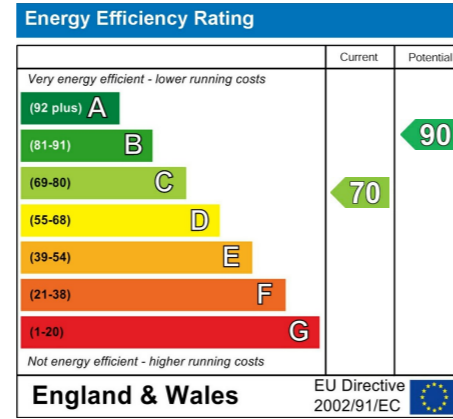

Bathroom

Garden

Tenure

Freehold - To be confirmed by your legal Advisor

Council Tax

Band C

School Catchment

Glyncoed Primary School