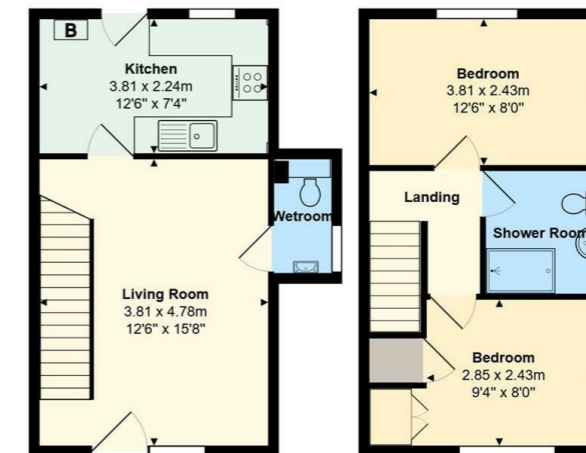

Comments by the Homeowner

St Nicholas Court

Total Area: 56.2 m<sup>2</sup> ... 605 ft<sup>2</sup>

All measurements are approximate and for display purposes only

Lounge 12'6 x 15'8 (3.81m x 4.78m)

Llanishen High School

Kitchen 12'6 x 7'4 (3.81m x 2.24m)

Ysgol Gynradd Gymraeg Pen Y Groes  
Ysgol Gyfun Gymraeg Bro Edern

Ground Floor Wet Room

Landing

Bedroom One 9'4 x 8' (2.84m x 2.44m)

Bedroom Two 12'6 x 8' (3.81m x 2.44m)